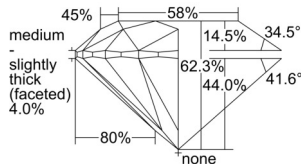

GIA®

FACSIMILE

GIA REPORT 2506218340

Verify this report at GIA.edu

GIA NATURAL DIAMOND DOSSIER®

August 20, 2024
GIA Report Number 2506218340
Shape and Cutting Style ..... Round Brilliant
Measurements ..... 5.11 - 5.13 x 3.19 mm

GRADING RESULTS

Carat Weight ..... 0.51 carat
Color Grade ..... E
Clarity Grade S11
Cut Grade ..... Excellent

ADDITIONAL GRADING INFORMATION

Polish ..... Excellent
Symmetry ..... Excellent
Fluorescence ..... None
Clarity Characteristics ..... Cloud
Inscription(s): GIA 2506218340

PROPORTIONS

Profile to actual proportions