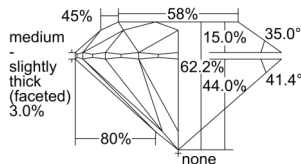

GIA®

FACSIMILE

GIA REPORT 2506235332

Verify this report at GIA.edu

GIA NATURAL DIAMOND DOSSIER®

August 21, 2024
GIA Report Number 2506235332
Shape and Cutting Style ..... Round Brilliant
Measurements ..... 5.69 - 5.74 x 3.56 mm

GRADING RESULTS

Carat Weight ..... 0.71 carat
Color Grade ..... E
Clarity Grade S11
Cut Grade ..... Excellent

ADDITIONAL GRADING INFORMATION

Polish ..... Excellent
Symmetry ..... Excellent
Fluorescence ..... None
Clarity Characteristics ..... Cloud, Crystal
Inscription(s): GIA 2506235332

PROPORTIONS

Profile to actual proportions

GRADING SCALES

GIA COLOR SCALE	GIA CLARITY SCALE	GIA CUT SCALE	
D	FLAWLESS	EXCELLENT	
E	INTERNALLY FLAWLESS		
F		VVS₁	VERY GOOD
G	VVS₂		
H	VS₁	GOOD	
I	VS₂		
J	S1₁	FAIR	
K	S1₂		
L	I₁	POOR	
M	I₂		
N	I₃		
O			
P			
Q			
R			
S			
T			
U			
V			
W			
X			
Y			
Z