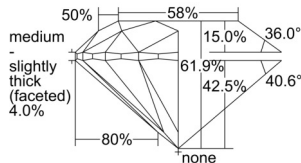

GIA®

FACSIMILE

GIA REPORT 2506248745

Verify this report at GIA.edu

GIA NATURAL DIAMOND DOSSIER®

August 22, 2024
GIA Report Number 2506248745
Shape and Cutting Style ..... Round Brilliant
Measurements ..... 5.05 - 5.08 x 3.13 mm

GRADING RESULTS

Carat Weight ..... 0.50 carat
Color Grade I
Clarity Grade S11
Cut Grade ..... Excellent

ADDITIONAL GRADING INFORMATION

Polish ..... Excellent
Symmetry ..... Excellent
Fluorescence ..... Faint
Clarity Characteristics ..... Cloud, Crystal
Inscription(s): GIA 2506248745

PROPORTIONS

Profile to actual proportions

GRADING SCALES

GIA COLOR SCALE	GIA CLARITY SCALE	GIA CUT SCALE	
D	FLAWLESS	EXCELLENT	
E	INTERNALLY FLAWLESS		
F		VVS₁	VERY GOOD
G	VVS₂		
H	VS₁	GOOD	
I	VS₂		
J	S1₁	FAIR	
K	S1₂		
L	I₁	POOR	
M	I₂		
N	I₃		
O			
P			
Q			
R			
S			
T			
U			
V			
W			
X			
Y			
Z