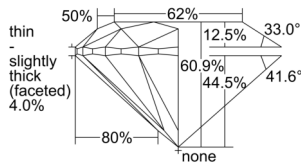

GIA®

FACSIMILE

GIA REPORT 2506251380

Verify this report at GIA.edu

GIA NATURAL DIAMOND DOSSIER®

August 21, 2024
GIA Report Number 2506251380
Shape and Cutting Style ..... Round Brilliant
Measurements ..... 4.29 - 4.32 x 2.62 mm

GRADING RESULTS

Carat Weight ..... 0.30 carat
Color Grade ..... E
Clarity Grade VS1
Cut Grade ..... Excellent

ADDITIONAL GRADING INFORMATION

Polish ..... Excellent
Symmetry ..... Excellent
Fluorescence ..... Faint
Clarity Characteristics ..... Crystal, Pinpoint
Inscription(s): GIA 2506251380

PROPORTIONS

GRADING SCALES

GIA COLOR SCALE	GIA CLARITY SCALE	GIA CUT SCALE	
D	FLAWLESS	EXCELLENT	
E	INTERNALLY FLAWLESS		
F		VVS₁	VERY GOOD
G	VVS₂		
H	VS₁	GOOD	
I	VS₂		
J	SI₁	FAIR	
K	SI₂		
L	I₁	POOR	
M	I₂		
N	I₃		
O			
P			
Q			
R			
S			
T			
U			
V			
W			
X			
Y			
Z