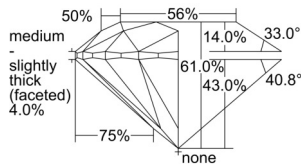

GIA®

FACSIMILE

GIA REPORT 2506254384

Verify this report at GIA.edu

GIA NATURAL DIAMOND DOSSIER®

August 22, 2024
GIA Report Number 2506254384
Shape and Cutting Style ..... Round Brilliant
Measurements ..... 4.35 - 4.37 x 2.66 mm

GRADING RESULTS

Carat Weight ..... 0.31 carat
Color Grade ..... E
Clarity Grade S11
Cut Grade ..... Excellent

ADDITIONAL GRADING INFORMATION

Polish ..... Excellent
Symmetry ..... Excellent
Fluorescence ..... None
Clarity Characteristics ..... Crystal, Cloud
Inscription(s): GIA 2506254384

PROPORTIONS

Profile to actual proportions

GRADING SCALES

GIA COLOR SCALE

COLORESS	D
	E
	F
	G
	H
	I
	J
NEAR COLORESS	K
	L
Faint	M
	N
	O
	P
	Q
	R
	S
	T
	U
	V
	W
	X
	Y
Light	Z

GIA CLARITY SCALE

FLAWLESS	VERY VERY SLIGHTLY INCLUDED	VVS₁	VVS₂	VS₁	VS₂	S1₁	S1₂	I₁	I₂	I₃	
											INTERNAL FLAWLESS

GIA CUT SCALE

EXCELLENT
VERY GOOD
GOOD
FAIR
POOR