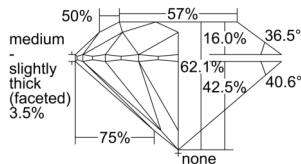

GIA®

FACSIMILE

GIA REPORT 2506255571

Verify this report at GIA.edu

GIA NATURAL DIAMOND DOSSIER®

August 23, 2024
GIA Report Number 2506255571
Shape and Cutting Style ..... Round Brilliant
Measurements ..... 5.33 - 5.37 x 3.32 mm

GRADING RESULTS

Carat Weight ..... 0.59 carat
Color Grade ..... E
Clarity Grade VS1
Cut Grade ..... Excellent

ADDITIONAL GRADING INFORMATION

Polish ..... Excellent
Symmetry ..... Excellent
Fluorescence ..... Faint
Clarity Characteristics ..... Cloud, Needle, Pinpoint
Inscription(s): GIA 2506255571

PROPORTIONS

Profile to actual proportions

GRADING SCALES

GIA COLOR SCALE	GIA CLARITY SCALE	GIA CUT SCALE	
D	FLAWLESS	EXCELLENT	
E	INTERNALLY FLAWLESS		
F		VVS₁	VERY GOOD
G	VVS₂		
H	VS₁	GOOD	
I	VS₂		
J	SI₁	FAIR	
K	SI₂		
L	I₁	POOR	
M			
N			
O	I₂		
P			
Q			
R	I₃		
S			
T			
U			
V			
W			
X			
Y			
Z