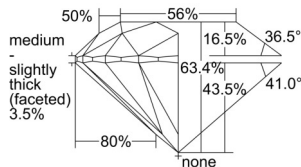

GIA®

FACSIMILE

GIA REPORT 2506256030

Verify this report at GIA.edu

GIA NATURAL DIAMOND DOSSIER®

August 22, 2024
GIA Report Number 2506256030
Shape and Cutting Style ..... Round Brilliant
Measurements ..... 4.26 - 4.28 x 2.70 mm

GRADING RESULTS

Carat Weight ..... 0.30 carat
Color Grade ..... F
Clarity Grade S11
Cut Grade ..... Excellent

ADDITIONAL GRADING INFORMATION

Polish ..... Excellent
Symmetry ..... Excellent
Fluorescence ..... None
Clarity Characteristics ..... Cloud, Crystal
Inscription(s): GIA 2506256030

PROPORTIONS

Profile to actual proportions