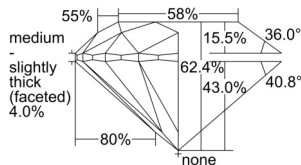

GIA®

FACSIMILE

GIA REPORT 2506257161

Verify this report at GIA.edu

GIA NATURAL DIAMOND DOSSIER®

August 22, 2024
GIA Report Number 2506257161
Shape and Cutting Style ..... Round Brilliant
Measurements ..... 4.48 - 4.50 x 2.81 mm

GRADING RESULTS

Carat Weight ..... 0.35 carat
Color Grade I
Clarity Grade S11
Cut Grade ..... Excellent

ADDITIONAL GRADING INFORMATION

Polish ..... Excellent
Symmetry ..... Excellent
Fluorescence ..... None
Clarity Characteristics ..... Crystal
Inscription(s): GIA 2506257161

PROPORTIONS

Profile to actual proportions

GRADING SCALES

GIA COLOR SCALE

COLOURESS	D
	E
	F
	G
	H
	I
	J
NEAR COLOURESS	K
	L
FAIN	M
	N
	O
	P
VERY LIGHT	Q
	R
	S
	T
	U
	V
	W
	X
	Y
LIGHT	Z

GIA CLARITY SCALE

VERY VERY SLIGHTLY INCLUDED	FLAWLESS
	INTERNALLY FLAWLESS
VERY SLIGHTLY INCLUDED	VVS₁
	VVS₂
SLIGHTLY INCLUDED	VS₁
	VS₂
INCLUDED	SI₁
	SI₂
	I₁
	I₂
	I₃

GIA CUT SCALE

EXCELLENT
VERY GOOD
GOOD
FAIR
POOR