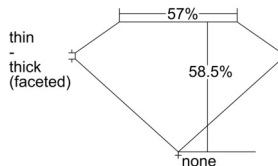

GIA®

FACSIMILE

GIA REPORT 2506263506

Verify this report at GIA.edu

GIA NATURAL DIAMOND DOSSIER®

August 23, 2024
GIA Report Number 2506263506
Shape and Cutting Style ..... Heart Brilliant
Measurements ..... 5.10 x 6.01 x 3.51 mm

GRADING RESULTS

Carat Weight ..... 0.63 carat
Color Grade ..... H
Clarity Grade VS1

ADDITIONAL GRADING INFORMATION

Polish ..... Excellent
Symmetry ..... Very Good
Fluorescence ..... None
Clarity Characteristics ..... Knot, Cloud
Inscription(s): GIA 2506263506

PROPORTIONS

Profile not to actual proportions

GRADING SCALES

GIA COLOR SCALE		GIA CLARITY SCALE			
COLORLESS	D	VERY VERY SLIGHTLY INCLUDED	FLAWLESS		
	E		INTERNALLY FLAWLESS		
	F	VERY SLIGHTLY INCLUDED	VVS₁		
	G		VVS₂		
	H		VS₁		
	NEAR COLORLESS	I	SLIGHTLY INCLUDED	VS₂	
		J		SI₁	
		FAINT	K	INCLUDED	SI₂
			L		I₁
			M		I₂
VERT LIGHT	N	LIGHT	I₃		
	O				
	P				
	Q				
	R				
	S				
	T