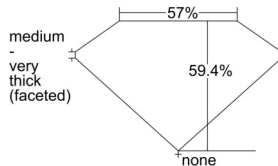

GIA®

FACSIMILE

GIA REPORT 2506270547

Verify this report at GIA.edu

GIA NATURAL DIAMOND DOSSIER®

August 26, 2024
GIA Report Number 2506270547
Shape and Cutting Style ..... Heart Brilliant
Measurements ..... 4.54 x 5.23 x 3.10 mm

GRADING RESULTS

Carat Weight ..... 0.43 carat
Color Grade ..... F
Clarity Grade VVS2

ADDITIONAL GRADING INFORMATION

Polish ..... Excellent
Symmetry ..... Excellent
Fluorescence ..... None
Clarity Characteristics ..... Feather
Inscription(s): GIA 2506270547

PROPORTIONS

Profile not to actual proportions

GRADING SCALES

GIA COLOR SCALE		GIA CLARITY SCALE		
COLORLESS	D	VERY VERY SLIGHTLY INCLUDED	FLAWLESS	
	E		INTERNALLY FLAWLESS	
	F		VVS₁	
	G		VVS₂	
	NEAR COLORLESS	H	VERY SLIGHTLY INCLUDED	VS₁
		I		VS₂
		J	SLIGHTLY INCLUDED	I₁
		K		I₂
		L		I₃
		M		
FAINT	N	INCLUDED		
	O			
	P			
	Q			
	R			
	S			
	T			
	U			
VERT LIGHT	V			
	W			
	X			
	Y			
LIGHT	Z