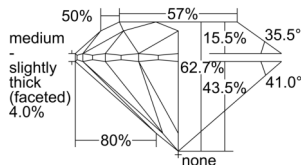

GIA®

FACSIMILE

GIA REPORT 2506270923

Verify this report at GIA.edu

GIA NATURAL DIAMOND DOSSIER®

August 26, 2024
GIA Report Number 2506270923
Shape and Cutting Style ..... Round Brilliant
Measurements ..... 5.08 - 5.10 x 3.19 mm

GRADING RESULTS

Carat Weight ..... 0.51 carat
Color Grade ..... D
Clarity Grade S11
Cut Grade ..... Excellent

ADDITIONAL GRADING INFORMATION

Polish ..... Excellent
Symmetry ..... Excellent
Fluorescence ..... None
Clarity Characteristics ..... Crystal, Cloud, Feather
Inspection(s): GIA 2506270923

PROPORTIONS

Profile to actual proportions