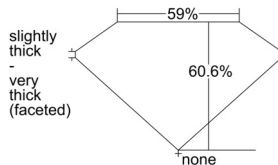

GIA®

FACSIMILE

GIA REPORT 2506273198

Verify this report at GIA.edu

GIA NATURAL DIAMOND DOSSIER®

August 28, 2024
GIA Report Number 2506273198
Shape and Cutting Style ..... Heart Brilliant
Measurements ..... 5.74 x 6.58 x 3.99 mm

GRADING RESULTS

Carat Weight ..... 0.90 carat
Color Grade I
Clarity Grade VS2

ADDITIONAL GRADING INFORMATION

Polish ..... Excellent
Symmetry ..... Very Good
Fluorescence ..... None
Clarity Characteristics ..... Crystal
Inscription(s): GIA 2506273198

PROPORTIONS

Profile not to actual proportions

GRADING SCALES

GIA COLOR SCALE		GIA CLARITY SCALE		
COLORLESS	D	VERY VERY SLIGHTLY INCLUDED	FLAWLESS	
	E		INTERNALLY FLAWLESS	
	F		VVS₁	
	G		VVS₂	
	H		VS₁	
	I		VS₂	
	NEAR COLORLESS	J	SLIGHTLY INCLUDED	SI₁
		K		SI₂
		L		I₁
		M		I₂
N		I₃		
O				
FAINT	P	INCLUDED		
	Q			
	R			
	S			
	T			
	U			
	V			
	W			
VERT LIGHT	X			
	Y			
	Z