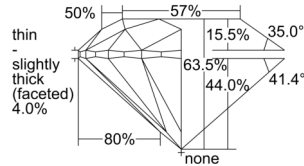

GIA®

FACSIMILE

GIA REPORT 2506273524

Verify this report at GIA.edu

GIA NATURAL DIAMOND DOSSIER®

August 26, 2024
GIA Report Number 2506273524
Shape and Cutting Style ..... Round Brilliant
Measurements ..... 5.58 - 5.66 x 3.57 mm

GRADING RESULTS

Carat Weight ..... 0.70 carat
Color Grade ..... E
Clarity Grade S11
Cut Grade ..... Excellent

ADDITIONAL GRADING INFORMATION

Polish ..... Excellent
Symmetry ..... Very Good
Fluorescence ..... None
Clarity Characteristics ..... Feather, Crystal
Inscription(s): GIA 2506273524

PROPORTIONS

Profile to actual proportions