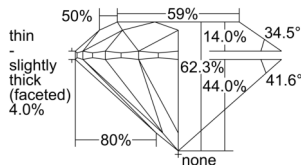

GIA®

FACSIMILE

GIA NATURAL DIAMOND DOSSIER®

August 28, 2024
GIA Report Number 2506276454
Shape and Cutting Style ..... Round Brilliant
Measurements ..... 5.06 - 5.07 x 3.15 mm

GRADING RESULTS

Carat Weight ..... 0.50 carat
Color Grade ..... F
Clarity Grade S11
Cut Grade ..... Excellent

ADDITIONAL GRADING INFORMATION

Polish ..... Excellent
Symmetry ..... Excellent
Fluorescence ..... None
Clarity Characteristics ..... Feather, Cloud, Cavity
Inspection(s): GIA 2506276454

GIA REPORT 2506276454

Verify this report at GIA.edu

PROPORTIONS

Profile to actual proportions