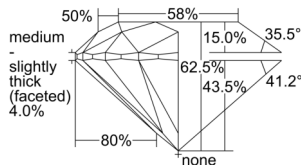

GIA®

FACSIMILE

GIA REPORT 2506278411

Verify this report at GIA.edu

GIA NATURAL DIAMOND DOSSIER®

August 27, 2024
GIA Report Number 2506278411
Shape and Cutting Style ..... Round Brilliant
Measurements ..... 4.56 - 4.60 x 2.86 mm

GRADING RESULTS

Carat Weight ..... 0.37 carat
Color Grade ..... H
Clarity Grade S11
Cut Grade ..... Excellent

ADDITIONAL GRADING INFORMATION

Polish ..... Excellent
Symmetry ..... Excellent
Fluorescence ..... None
Clarity Characteristics ..... Cloud, Crystal
Inscription(s): GIA 2506278411

PROPORTIONS

Profile to actual proportions