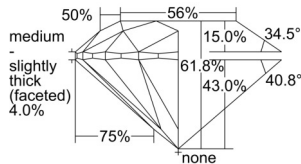

GIA®

FACSIMILE

GIA REPORT 2506279224

Verify this report at GIA.edu

GIA NATURAL DIAMOND DOSSIER®

August 26, 2024
GIA Report Number 2506279224
Shape and Cutting Style ..... Round Brilliant
Measurements ..... 5.67 - 5.70 x 3.51 mm

GRADING RESULTS

Carat Weight ..... 0.70 carat
Color Grade ..... E
Clarity Grade S11
Cut Grade ..... Excellent

ADDITIONAL GRADING INFORMATION

Polish ..... Excellent
Symmetry ..... Excellent
Fluorescence ..... None
Clarity Characteristics ..... Crystal, Cloud, Feather
Inscription(s): GIA 2506279224

PROPORTIONS

Profile to actual proportions