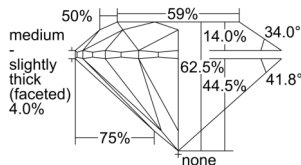

GIA®

FACSIMILE

GIA NATURAL DIAMOND DOSSIER®

August 29, 2024
GIA Report Number 2506279271
Shape and Cutting Style ..... Round Brilliant
Measurements ..... 4.56 - 4.59 x 2.86 mm

GRADING RESULTS

Carat Weight ..... 0.36 carat
Color Grade ..... G
Clarity Grade S11
Cut Grade ..... Excellent

ADDITIONAL GRADING INFORMATION

Polish ..... Excellent
Symmetry ..... Excellent
Fluorescence ..... Faint
Clarity Characteristics ..... Crystal
Inscription(s): GIA 2506279271

GIA REPORT 2506279271

Verify this report at GIA.edu

PROPORTIONS

Profile to actual proportions

GRADING SCALES

GIA COLOR SCALE

COLORLESS	D
	E
	F
	G
	H
	I
	J
NEAR COLORLESS	K
	L
Faint	M
	N
	O
	P
	Q
Very Light	R
	S
	T
	U
	V
	W
	X
	Y
Light	Z

GIA CLARITY SCALE

FLAWLESS	VERY VERY SLIGHTLY INCLUDED	I₁	
			I₂
INTERNALLY FLAWLESS	VERY SLIGHTLY INCLUDED	SI₁	
			SI₂
VVS₁	VERY SLIGHTLY INCLUDED	S11	
			S12
VVS₂	VERY SLIGHTLY INCLUDED	I₁	
			I₂
VS₁	VERY SLIGHTLY INCLUDED	I₂	
			I₃
VS₂	VERY SLIGHTLY INCLUDED	I₃	

GIA CUT SCALE

EXCELLENT	VERY GOOD	GOOD	FAIR	POOR