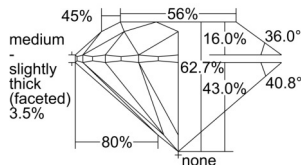

GIA®

FACSIMILE

GIA REPORT 2506285244

Verify this report at GIA.edu

GIA NATURAL DIAMOND DOSSIER®

August 27, 2024
GIA Report Number 2506285244
Shape and Cutting Style ..... Round Brilliant
Measurements ..... 4.87 - 4.89 x 3.06 mm

GRADING RESULTS

Carat Weight ..... 0.44 carat
Color Grade ..... D
Clarity Grade VS1
Cut Grade ..... Excellent

ADDITIONAL GRADING INFORMATION

Polish ..... Excellent
Symmetry ..... Excellent
Fluorescence ..... None
Clarity Characteristics ..... Crystal, Pinpoint
Inscription(s): GIA 2506285244

PROPORTIONS

Profile to actual proportions

GRADING SCALES

GIA COLOR SCALE

COLORESS	D
	E
	F
	G
	H
	I
	J
NEAR COLORESS	K
	L
Faint	M
	N
	O
	P
Very Light	Q
	R
	S
	T
	U
	V
Light	W
	X
	Y
	Z

GIA CLARITY SCALE

FLAWLESS	VERY VERY SLIGHTLY INCLUDED	VS₁	VS₂	VS₁	VS₂	SLIGHTLY INCLUDED	SI₁	SI₂	I₁	I₂	I₃	
												VERY SLIGHTLY INCLUDED
INTERNALLY FLAWLESS												

GIA CUT SCALE

EXCELLENT
VERY GOOD
GOOD
FAIR
POOR