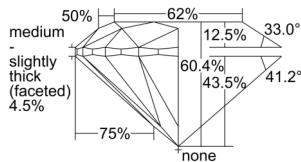

GIA®

FACSIMILE

GIA REPORT 2506288194

Verify this report at GIA.edu

GIA NATURAL DIAMOND DOSSIER®

August 28, 2024
GIA Report Number 2506288194
Shape and Cutting Style ..... Round Brilliant
Measurements ..... 5.08 - 5.12 x 3.08 mm

GRADING RESULTS

Carat Weight ..... 0.50 carat
Color Grade ..... E
Clarity Grade VS1
Cut Grade ..... Excellent

ADDITIONAL GRADING INFORMATION

Polish ..... Excellent
Symmetry ..... Excellent
Fluorescence ..... None
Clarity Characteristics..... Indented Natural, Pinpoint
Inscription(s): GIA 2506288194

PROPORTIONS

Profile to actual proportions

GRADING SCALES

GIA COLOR SCALE	GIA CLARITY SCALE	GIA CUT SCALE
D	FLAWLESS	EXCELLENT
E	FLAWLESS	
F	INTERNALLY FLAWLESS	VERY GOOD
G	FLAWLESS	
H	VVS₁	GOOD
I	VVS₂	
J	VS₁	FAIR
K	VS₂	
L	SI₁	POOR
M	SI₂	
N	I₁	
O	I₂	
P	I₃	
Q		
R		
S		
T		
U		
V		
W		
X		
Y		
Z