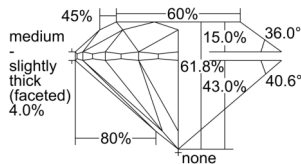

GIA®

FACSIMILE

GIA REPORT 2506289456

Verify this report at GIA.edu

GIA NATURAL DIAMOND DOSSIER®

August 28, 2024
GIA Report Number 2506289456
Shape and Cutting Style ..... Round Brilliant
Measurements ..... 5.06 - 5.11 x 3.14 mm

GRADING RESULTS

Carat Weight ..... 0.51 carat
Color Grade I
Clarity Grade VS1
Cut Grade ..... Excellent

ADDITIONAL GRADING INFORMATION

Polish ..... Excellent
Symmetry ..... Excellent
Fluorescence ..... None
Clarity Characteristics ..... Cloud
Inscription(s): GIA 2506289456

PROPORTIONS

Profile to actual proportions

GRADING SCALES

GIA COLOR SCALE

COLORLESS	D
	E
	F
	G
	H
	I
	J
NEAR COLORLESS	K
	L
FAIN	M
	N
	O
	P
VERY LIGHT	Q
	R
	S
	T
	U
	V
	W
	X
	Y
LIGHT	Z

GIA CLARITY SCALE

FLAWLESS	INTERNAL FLAWLESS	
		EXCELLENT
VERY VERY SLIGHTLY INCLUDED	VVS₁	
	VVS₂	
VERY SLIGHTLY INCLUDED	VS₁	
	VS₂	
SLIGHTLY INCLUDED	SI₁	
	SI₂	
INCLUDED	I₁	
	I₂	
	I₃	
POOR		

GIA CUT SCALE

EXCELLENT
VERY GOOD
GOOD
FAIR
POOR