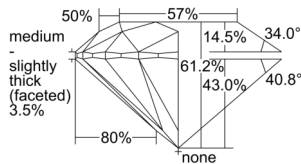

GIA®

FACSIMILE

GIA REPORT 2506292222

Verify this report at GIA.edu

GIA NATURAL DIAMOND DOSSIER®

August 27, 2024
GIA Report Number 2506292222
Shape and Cutting Style ..... Round Brilliant
Measurements ..... 5.19 - 5.22 x 3.18 mm

GRADING RESULTS

Carat Weight ..... 0.53 carat
Color Grade ..... F
Clarity Grade S11
Cut Grade ..... Excellent

ADDITIONAL GRADING INFORMATION

Polish ..... Excellent
Symmetry ..... Excellent
Fluorescence ..... None
Clarity Characteristics ..... Cloud
Inscription(s): GIA 2506292222

PROPORTIONS

Profile to actual proportions

GRADING SCALES

GIA COLOR SCALE	GIA CLARITY SCALE	GIA CUT SCALE	
D	FLAWLESS	EXCELLENT	
E	INTERNALLY FLAWLESS		
F		VVS₁	VERY GOOD
G	VVS₂		
H	VS₁	GOOD	
I	VS₂		
J	S1₁	FAIR	
K	S1₂		
L	I₁	POOR	
M	I₂		
N	I₃		
O			
P			
Q			
R			
S			
T			
U			
V			
W			
X			
Y			
Z