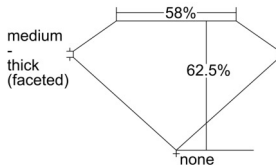

GIA®

FACSIMILE

GIA REPORT 2506294449

Verify this report at GIA.edu

GIA NATURAL DIAMOND DOSSIER®

August 27, 2024
GIA Report Number 2506294449
Shape and Cutting Style ..... Oval Brilliant
Measurements ..... 7.14 x 4.91 x 3.07 mm

GRADING RESULTS

Carat Weight ..... 0.70 carat
Color Grade ..... F
Clarity Grade VS1

ADDITIONAL GRADING INFORMATION

Polish ..... Excellent
Symmetry ..... Excellent
Fluorescence ..... None
Clarity Characteristics..... Feather, Needle, Cloud, Pinpoint
Inspection(s): GIA 2506294449

PROPORTIONS

Profile not to actual proportions

GRADING SCALES

GIA COLOR SCALE		GIA CLARITY SCALE	
COLORLESS	D	VERY VERY SLIGHTLY INCLUDED	FLAWLESS
	E		INTERNALLY FLAWLESS
	F		VVS₁
	G		VVS₂
	H		VS₁
	I		VS₂
	J		SI₁
	K		SI₂
	L		I₁
	M		I₂
NEAR COLORLESS	N	SLIGHTLY INCLUDED	I₃
	O		
	P		
	Q		
FAINT	R		
	S		
	T		
	U		
VERY LIGHT	V		
	W		
	X		
	Y		
LIGHT	Z