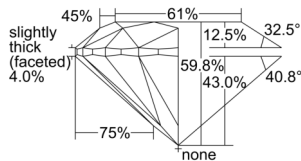

GIA®

FACSIMILE

GIA REPORT 2506297743

Verify this report at GIA.edu

GIA NATURAL DIAMOND DOSSIER®

August 29, 2024
GIA Report Number 2506297743
Shape and Cutting Style ..... Round Brilliant
Measurements ..... 5.11 - 5.14 x 3.07 mm

GRADING RESULTS

Carat Weight ..... 0.50 carat
Color Grade ..... F
Clarity Grade VS2
Cut Grade ..... Excellent

ADDITIONAL GRADING INFORMATION

Polish ..... Very Good
Symmetry ..... Excellent
Fluorescence ..... None
Clarity Characteristics ..... Cloud
Inscription(s): GIA 2506297743

PROPORTIONS

Profile to actual proportions

GRADING SCALES

GIA COLOR SCALE	GIA CLARITY SCALE	GIA CUT SCALE	
D	FLAWLESS	EXCELLENT	
E	INTERNALLY FLAWLESS		
F		VVS₁	VERY GOOD
G	VVS₂		
H	VS₁	GOOD	
I	VS₂		
J	SI₁	FAIR	
K	SI₂		
L	I₁	POOR	
M	I₂		
N	I₃		
O			
P			
Q			
R			
S			
T			
U			
V			
W			
X			
Y			
Z