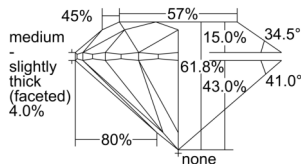

GIA®

FACSIMILE

GIA REPORT 2506301898

Verify this report at GIA.edu

GIA NATURAL DIAMOND DOSSIER®

August 29, 2024
GIA Report Number 2506301898
Shape and Cutting Style ..... Round Brilliant
Measurements ..... 5.25 - 5.29 x 3.26 mm

GRADING RESULTS

Carat Weight ..... 0.55 carat
Color Grade ..... H
Clarity Grade VS2
Cut Grade ..... Excellent

ADDITIONAL GRADING INFORMATION

Polish ..... Excellent
Symmetry ..... Excellent
Fluorescence ..... None
Clarity Characteristics ..... Cloud, Crystal
Inscription(s): GIA 2506301898

PROPORTIONS

Profile to actual proportions

GRADING SCALES

GIA COLOR SCALE	GIA CLARITY SCALE	GIA CUT SCALE	
D	FLAWLESS	EXCELLENT	
E	INTERNALLY FLAWLESS		
F		VVS₁	VERY GOOD
G	VVS₂		
H	VS₁	GOOD	
I	VS₂		
J	SI₁	FAIR	
K	SI₂		
L	I₁	POOR	
M	I₂		
N	I₃		
O			
P			
Q			
R			
S			
T			
U			
V			
W			
X			
Y			
Z