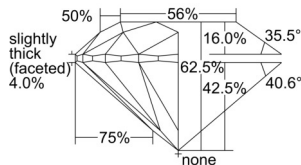

GIA®

FACSIMILE

GIA REPORT 2506305284

Verify this report at GIA.edu

GIA NATURAL DIAMOND DOSSIER®

September 10, 2024
GIA Report Number 2506305284
Shape and Cutting Style ..... Round Brilliant
Measurements ..... 5.03 - 5.06 x 3.15 mm

GRADING RESULTS

Carat Weight ..... 0.50 carat
Color Grade ..... D
Clarity Grade VS2
Cut Grade ..... Excellent

ADDITIONAL GRADING INFORMATION

Polish ..... Excellent
Symmetry ..... Excellent
Fluorescence ..... Medium Blue
Clarity Characteristics ..... Crystal
Inscription(s): GIA 2506305284

PROPORTIONS

Profile to actual proportions

GRADING SCALES

GIA COLOR SCALE	GIA CLARITY SCALE	GIA CUT SCALE	
D	FLAWLESS	EXCELLENT	
E	INTERNALLY FLAWLESS		
F		VVS₁	VERY GOOD
G	VVS₂		
H	VS₁	GOOD	
I	VS₂		
J	SI₁	FAIR	
K	SI₂		
L	I₁	POOR	
M	I₂		
N	I₃		
O			
P			
Q			
R			
S			
T			
U			
V			
W			
X			
Y			
Z