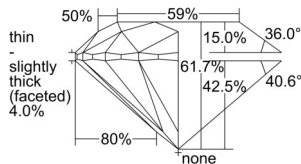

GIA®

FACSIMILE

GIA REPORT 2506307920

Verify this report at GIA.edu

GIA NATURAL DIAMOND DOSSIER®

August 28, 2024
GIA Report Number 2506307920
Shape and Cutting Style ..... Round Brilliant
Measurements ..... 4.27 - 4.30 x 2.64 mm

GRADING RESULTS

Carat Weight ..... 0.30 carat
Color Grade ..... F
Clarity Grade S11
Cut Grade ..... Excellent

ADDITIONAL GRADING INFORMATION

Polish ..... Excellent
Symmetry ..... Excellent
Fluorescence ..... None
Clarity Characteristics ..... Crystal, Cloud
Inscription(s): GIA 2506307920

PROPORTIONS

Profile to actual proportions

GRADING SCALES

GIA COLOR SCALE	GIA CLARITY SCALE	GIA CUT SCALE	
D	FLAWLESS	EXCELLENT	
E	INTERNALLY FLAWLESS		
F		VVS₁	VERY GOOD
G	VVS₂		
H	VS₁	GOOD	
I	VS₂		
J	S1₁	FAIR	
K	S1₂		
L	I₁	POOR	
M	I₂		
N	I₃		
O			
P			
Q			
R			
S			
T			
U			
V			
W			
X			
Y			
Z