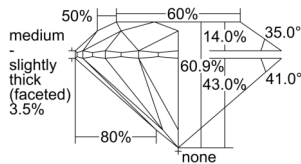

GIA®

FACSIMILE

GIA REPORT 2506311560

Verify this report at GIA.edu

GIA NATURAL DIAMOND DOSSIER®

August 29, 2024
GIA Report Number 2506311560
Shape and Cutting Style ..... Round Brilliant
Measurements ..... 5.69 - 5.73 x 3.48 mm

GRADING RESULTS

Carat Weight ..... 0.70 carat
Color Grade ..... G
Clarity Grade VS1
Cut Grade ..... Excellent

ADDITIONAL GRADING INFORMATION

Polish ..... Excellent
Symmetry ..... Excellent
Fluorescence ..... None
Clarity Characteristics ..... Cloud, Crystal, Pinpoint
Inscription(s): GIA 2506311560

PROPORTIONS

Profile to actual proportions

GRADING SCALES

GIA COLOR SCALE	GIA CLARITY SCALE	GIA CUT SCALE	
D	FLAWLESS	EXCELLENT	
E	INTERNALLY FLAWLESS		
F		VVS₁	VERY GOOD
G	VVS₂		
H	VS₁	GOOD	
I	VS₂		
J	SI₁	FAIR	
K	SI₂		
L	I₁	POOR	
M			
N			
O	I₂		
P			
Q			
R	I₃		
S			
T			
U			
V			
W			
X			
Y			
Z