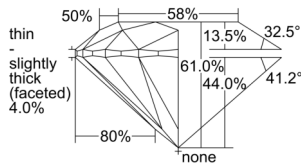

GIA®

FACSIMILE

GIA REPORT 2506315243

Verify this report at GIA.edu

GIA NATURAL DIAMOND DOSSIER®

August 30, 2024
GIA Report Number 2506315243
Shape and Cutting Style ..... Round Brilliant
Measurements ..... 4.72 - 4.78 x 2.90 mm

GRADING RESULTS

Carat Weight ..... 0.40 carat
Color Grade ..... E
Clarity Grade VS1
Cut Grade ..... Excellent

ADDITIONAL GRADING INFORMATION

Polish ..... Very Good
Symmetry ..... Very Good
Fluorescence ..... None
Clarity Characteristics ..... Cloud, Pinpoint
Inscription(s): GIA 2506315243

PROPORTIONS

GRADING SCALES

GIA COLOR SCALE	GIA CLARITY SCALE	GIA CUT SCALE	
D	FLAWLESS	EXCELLENT	
E	INTERNALLY FLAWLESS		
F		VVS₁	VERY GOOD
G	VVS₂		
H	VS₁	GOOD	
I	VS₂		
J	SI₁	FAIR	
K	SI₂		
L	I₁	POOR	
M	I₂		
N	I₃		
O			
P			
Q			
R			
S			
T			
U			
V			
W			
X			
Y			
Z