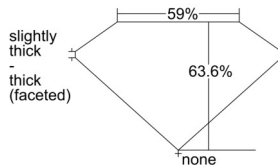

GIA®

FACSIMILE

GIA REPORT 2506315841

Verify this report at GIA.edu

GIA NATURAL DIAMOND DOSSIER®

August 30, 2024
GIA Report Number 2506315841
Shape and Cutting Style ..... Oval Brilliant
Measurements ..... 6.54 x 4.87 x 3.09 mm

GRADING RESULTS

Carat Weight ..... 0.63 carat
Color Grade ..... F
Clarity Grade VS2

ADDITIONAL GRADING INFORMATION

Polish ..... Excellent
Symmetry ..... Excellent
Fluorescence ..... None
Clarity Characteristics ..... Crystal
Inscription(s): GIA 2506315841

PROPORTIONS

Profile not to actual proportions

GRADING SCALES

GIA COLOR SCALE		GIA CLARITY SCALE		
NEAR COLORLESS	D	VERY VERY SLIGHTLY INCLUDED	FLAWLESS	
	E		INTERNALLY FLAWLESS	
	F	VERY SLIGHTLY INCLUDED	VVS₁	
	G		VVS₂	
	H		VS₁	
	FAINT	I	SLIGHTLY INCLUDED	VS₂
		J		SI₁
		K	INCLUDED	SI₂
		L		I₁
		M		I₂
LIGHT		N	INCLUDED	I₃
		O		
		P		
	Q			
	R			
	S