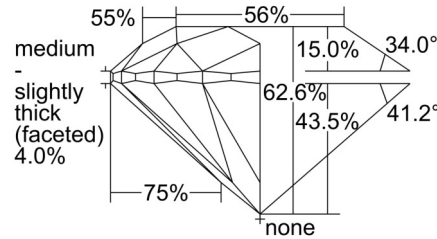

GIA REPORT
2506324802

Verify this report at GIA.edu

FACSIMILE

This is a digital representation of the original GIA Report. This representation might not be accepted in lieu of the original GIA Report in certain circumstances. The original GIA Report includes certain security features which are not reproducible on this facsimile.

GIA NATURAL DIAMOND GRADING REPORT

August 30, 2024
GIA Report Number 2506324802
Shape and Cutting Style ..... Round Brilliant
Measurements ..... 6.38 - 6.40 x 4.00 mm

GRADING RESULTS

Carat Weight ..... 1.01 carat
Color Grade ..... D
Clarity Grade SI1
Cut Grade ..... Excellent

ADDITIONAL GRADING INFORMATION

Polish ..... Excellent
Symmetry ..... Excellent
Fluorescence ..... None
Inscription(s): GIA 2506324802
Comments: Pinpoints are not shown.

PROPORTIONS

Profile to actual proportions