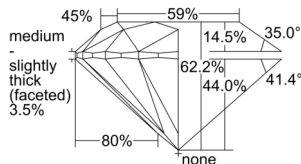

GIA®

FACSIMILE

GIA REPORT 2506328446

Verify this report at GIA.edu

GIA NATURAL DIAMOND DOSSIER®

September 02, 2024
GIA Report Number 2506328446
Shape and Cutting Style ..... Round Brilliant
Measurements ..... 4.71 - 4.75 x 2.94 mm

GRADING RESULTS

Carat Weight ..... 0.40 carat
Color Grade ..... H
Clarity Grade VVS1
Cut Grade ..... Excellent

ADDITIONAL GRADING INFORMATION

Polish ..... Excellent
Symmetry ..... Excellent
Fluorescence ..... None
Clarity Characteristics ..... Pinpoint, Feather
Inscription(s): GIA 2506328446

PROPORTIONS

Profile to actual proportions