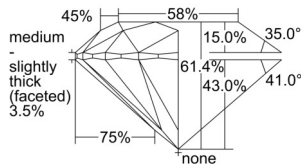

GIA®

FACSIMILE

GIA REPORT 2506328514

Verify this report at GIA.edu

GIA NATURAL DIAMOND DOSSIER®

September 02, 2024
GIA Report Number 2506328514
Shape and Cutting Style ..... Round Brilliant
Measurements ..... 4.44 - 4.46 x 2.73 mm

GRADING RESULTS

Carat Weight ..... 0.33 carat
Color Grade ..... D
Clarity Grade VS2
Cut Grade ..... Excellent

ADDITIONAL GRADING INFORMATION

Polish ..... Excellent
Symmetry ..... Excellent
Fluorescence ..... None
Clarity Characteristics ..... Crystal
Inscription(s): GIA 2506328514

PROPORTIONS

Profile to actual proportions

GRADING SCALES

GIA COLOR SCALE	GIA CLARITY SCALE	GIA CUT SCALE	
D	FLAWLESS	EXCELLENT	
E	INTERNALLY FLAWLESS		
F		VVS₁	VERY GOOD
G	VVS₂		
H	VS₁	GOOD	
I	VS₂		
J	SI₁	FAIR	
K	SI₂		
L	I₁	POOR	
M	I₂		
N	I₃		
O			
P			
Q			
R			
S			
T			
U			
V			
W			
X			
Y			
Z