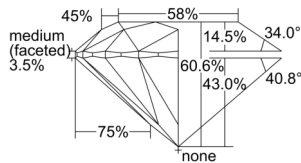

GIA®

FACSIMILE

GIA REPORT 2506328879

Verify this report at GIA.edu

GIA NATURAL DIAMOND DOSSIER®

September 03, 2024
GIA Report Number 2506328879
Shape and Cutting Style ..... Round Brilliant
Measurements ..... 5.22 - 5.25 x 3.18 mm

GRADING RESULTS

Carat Weight ..... 0.53 carat
Color Grade I
Clarity Grade S11
Cut Grade ..... Excellent

ADDITIONAL GRADING INFORMATION

Polish ..... Excellent
Symmetry ..... Excellent
Fluorescence ..... None
Clarity Characteristics ..... Cloud, Crystal
Inscription(s): GIA 2506328879

PROPORTIONS

Profile to actual proportions

GRADING SCALES

GIA COLOR SCALE

COLOURESS	D
	E
	F
	G
	H
	I
	J
NEAR COLOURESS	K
	L
FAINI	M
	N
	O
	P
VERY LIGHT	Q
	R
	S
	T
	U
	V
	W
	X
	Y
LIGHT	Z

GIA CLARITY SCALE

FLAWLESS	VERY VERY SLIGHTLY INCLUDED	VVS₁	VVS₂	VS₁	VS₂	SI₁	SI₂	I₁	I₂	I₃	
											INTERNAL FLAWLESS

GIA CUT SCALE

EXCELLENT
VERY GOOD
GOOD
FAIR
POOR