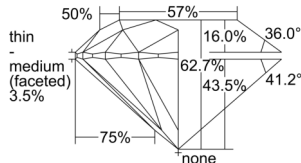

GIA®

FACSIMILE

GIA REPORT 2506332391

Verify this report at GIA.edu

GIA NATURAL DIAMOND DOSSIER®

September 02, 2024
GIA Report Number 2506332391
Shape and Cutting Style ..... Round Brilliant
Measurements ..... 5.05 - 5.08 x 3.18 mm

GRADING RESULTS

Carat Weight ..... 0.50 carat
Color Grade ..... E
Clarity Grade VS2
Cut Grade ..... Excellent

ADDITIONAL GRADING INFORMATION

Polish ..... Excellent
Symmetry ..... Excellent
Fluorescence ..... None
Clarity Characteristics ..... Cloud, Crystal
Inscription(s): GIA 2506332391

PROPORTIONS

Profile to actual proportions

GRADING SCALES

GIA COLOR SCALE	GIA CLARITY SCALE	GIA CUT SCALE	
D	FLAWLESS	EXCELLENT	
E	INTERNALLY FLAWLESS		
F		VVS₁	VERY GOOD
G	VVS₂		
H	VS₁	GOOD	
I	VS₂		
J	SI₁	FAIR	
K	SI₂		
L	I₁	POOR	
M	I₂		
N	I₃		
O			
P			
Q			
R			
S			
T			
U			
V			
W			
X			
Y			
Z