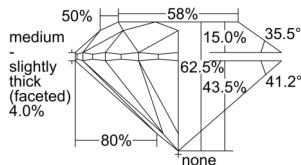

GIA®

FACSIMILE

GIA REPORT 2506333531

Verify this report at GIA.edu

GIA NATURAL DIAMOND DOSSIER®

September 03, 2024
GIA Report Number 2506333531
Shape and Cutting Style ..... Round Brilliant
Measurements ..... 4.70 - 4.73 x 2.95 mm

GRADING RESULTS

Carat Weight ..... 0.40 carat
Color Grade ..... G
Clarity Grade VS1
Cut Grade ..... Excellent

ADDITIONAL GRADING INFORMATION

Polish ..... Excellent
Symmetry ..... Excellent
Fluorescence ..... None
Clarity Characteristics ..... Cloud, Crystal, Pinpoint
Inscription(s): GIA 2506333531

PROPORTIONS

Profile to actual proportions