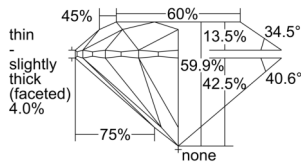

GIA®

FACSIMILE

GIA REPORT 2506339931

Verify this report at GIA.edu

GIA NATURAL DIAMOND DOSSIER®

September 06, 2024
GIA Report Number 2506339931
Shape and Cutting Style ..... Round Brilliant
Measurements ..... 5.11 - 5.13 x 3.07 mm

GRADING RESULTS

Carat Weight ..... 0.50 carat
Color Grade ..... G
Clarity Grade S11
Cut Grade ..... Excellent

ADDITIONAL GRADING INFORMATION

Polish ..... Excellent
Symmetry ..... Very Good
Fluorescence ..... None
Clarity Characteristics..... Cloud, Crystal, Indented Natural
Inscription(s): GIA 2506339931

PROPORTIONS

Profile to actual proportions