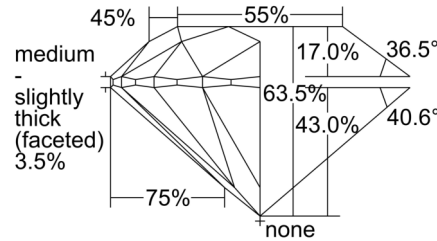

GIA NATURAL DIAMOND GRADING REPORT

September 03, 2024
 GIA Report Number 2506340204
 Shape and Cutting Style Round Brilliant
 Measurements 6.27 - 6.34 x 4.00 mm

GRADING RESULTS

Carat Weight 1.00 carat
 Color Grade E
 Clarity Grade VVS1
 Cut Grade Excellent

ADDITIONAL GRADING INFORMATION

Polish Excellent
 Symmetry Very Good
 Fluorescence Faint
 Inscription(s): GIA 2506340204

PROPORTIONS

Profile to actual proportions

CLARITY CHARACTERISTICS

KEY TO SYMBOLS*

- Pinpoint
- Feather
- ∧ Indented Natural

* Red symbols denote internal characteristics (inclusions). Green or black symbols denote external characteristics (blemishes). Diagram is an approximate representation of the diamond, and symbols shown indicate type, position, and approximate size of clarity characteristics. All clarity characteristics may not be shown. Details of finish are not shown.