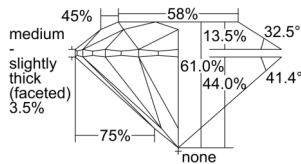

GIA®

FACSIMILE

GIA REPORT 2506342372

Verify this report at GIA.edu

GIA NATURAL DIAMOND DOSSIER®

September 04, 2024
GIA Report Number 2506342372
Shape and Cutting Style ..... Round Brilliant
Measurements ..... 4.44 - 4.47 x 2.72 mm

GRADING RESULTS

Carat Weight ..... 0.33 carat
Color Grade ..... G
Clarity Grade VS1
Cut Grade ..... Excellent

ADDITIONAL GRADING INFORMATION

Polish ..... Excellent
Symmetry ..... Excellent
Fluorescence ..... None
Clarity Characteristics..... Crystal, Cloud, Pinpoint
Inscription(s): GIA 2506342372

PROPORTIONS

Profile to actual proportions

GRADING SCALES

GIA COLOR SCALE	GIA CLARITY SCALE	GIA CUT SCALE	
D	FLAWLESS	EXCELLENT	
E	INTERNALLY FLAWLESS		
F		VVS₁	VERY GOOD
G	VVS₂		
H	VS₁	GOOD	
I	VS₂		
J	SI₁	FAIR	
K	SI₂		
L	I₁	POOR	
M	I₂		
N	I₃		
O			
P			
Q			
R			
S			
T			
U			
V			
W			
X			
Y			
Z