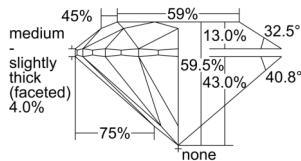

GIA®

FACSIMILE

GIA REPORT 2506343111

Verify this report at GIA.edu

GIA NATURAL DIAMOND DOSSIER®

September 04, 2024
GIA Report Number 2506343111
Shape and Cutting Style ..... Round Brilliant
Measurements ..... 3.74 - 3.77 x 2.23 mm

GRADING RESULTS

Carat Weight ..... 0.19 carat
Color Grade ..... G
Clarity Grade VS1
Cut Grade ..... Excellent

ADDITIONAL GRADING INFORMATION

Polish ..... Excellent
Symmetry ..... Excellent
Fluorescence ..... None
Clarity Characteristics..... Cloud, Crystal, Needle, Pinpoint
Inscription(s): GIA 2506343111

PROPORTIONS

Profile to actual proportions

GRADING SCALES

GIA COLOR SCALE	GIA CLARITY SCALE	GIA CUT SCALE	
D	FLAWLESS	EXCELLENT	
E	INTERNALLY FLAWLESS		
F		VVS₁	VERY GOOD
G	VVS₂		
H	VS₁	GOOD	
I	VS₂		
J	SI₁	FAIR	
K	SI₂		
L	I₁	POOR	
M	I₂		
N	I₃		
O			
P			
Q			
R			
S			
T			
U			
V			
W			
X			
Y			
Z