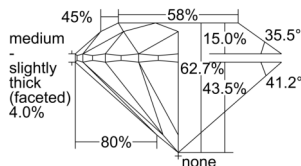

GIA®

FACSIMILE

GIA REPORT 2506343406

Verify this report at GIA.edu

GIA NATURAL DIAMOND DOSSIER®

September 04, 2024
GIA Report Number 2506343406
Shape and Cutting Style ..... Round Brilliant
Measurements ..... 5.07 - 5.10 x 3.19 mm

GRADING RESULTS

Carat Weight ..... 0.51 carat
Color Grade ..... D
Clarity Grade VS1
Cut Grade ..... Excellent

ADDITIONAL GRADING INFORMATION

Polish ..... Excellent
Symmetry ..... Excellent
Fluorescence ..... Medium Blue
Clarity Characteristics ..... Crystal, Pinpoint
Inscription(s): GIA 2506343406

PROPORTIONS

Profile to actual proportions

GRADING SCALES

GIA COLOR SCALE

COLORLESS	D
	E
	F
	G
	H
	I
	J
NEAR COLORLESS	K
	L
FAIN	M
	N
	O
	P
VERY LIGHT	Q
	R
	S
	T
	U
	V
	W
	X
	Y
LIGHT	Z

GIA CLARITY SCALE

FLAWLESS	INTERNAL FLAWLESS	
		FLAWLESS
VERY VERY SLIGHTLY INCLUDED	VVS₁	
	VVS₂	
VERY SLIGHTLY INCLUDED	VS₁	
	VS₂	
SLIGHTLY INCLUDED	SI₁	
	SI₂	
INCLUDED	I₁	
	I₂	
	I₃	

GIA CUT SCALE

EXCELLENT
VERY GOOD
GOOD
FAIR
POOR