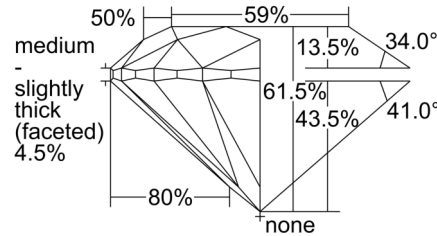

GIA NATURAL DIAMOND GRADING REPORT

September 20, 2024  
 GIA Report Number ..... 2506344942  
 Shape and Cutting Style ..... Round Brilliant  
 Measurements ..... 6.38 - 6.41 x 3.93 mm

GRADING RESULTS

Carat Weight ..... 1.00 carat  
 Color Grade ..... I  
 Clarity Grade ..... SI1  
 Cut Grade ..... Excellent

PROPORTIONS

Profile to actual proportions

CLARITY CHARACTERISTICS

KEY TO SYMBOLS\*

- Feather
- Crystal
- Needle
- Indented Natural
- Natural

\* Red symbols denote internal characteristics (inclusions). Green or black symbols denote external characteristics (blemishes). Diagram is an approximate representation of the diamond, and symbols shown indicate type, position, and approximate size of clarity characteristics. All clarity characteristics may not be shown. Details of finish are not shown.