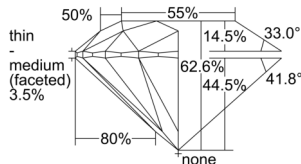

GIA®

FACSIMILE

GIA REPORT 2506345331

Verify this report at GIA.edu

GIA NATURAL DIAMOND DOSSIER®

September 06, 2024
GIA Report Number 2506345331
Shape and Cutting Style ..... Round Brilliant
Measurements ..... 4.77 - 4.81 x 3.00 mm

GRADING RESULTS

Carat Weight ..... 0.41 carat
Color Grade ..... J
Clarity Grade S11
Cut Grade ..... Excellent

ADDITIONAL GRADING INFORMATION

Polish ..... Excellent
Symmetry ..... Excellent
Fluorescence ..... None
Clarity Characteristics ..... Crystal
Inscription(s): GIA 2506345331

PROPORTIONS

Profile to actual proportions

GRADING SCALES

GIA COLOR SCALE	GIA CLARITY SCALE	GIA CUT SCALE	
D	FLAWLESS	EXCELLENT	
E	INTERNALLY FLAWLESS		
F		VVS₁	VERY GOOD
G	VVS₂		
H	VS₁	GOOD	
I	VS₂		
J	S1₁	FAIR	
K	S1₂		
L	I₁	POOR	
M	I₂		
N	I₃		
O			
P			
Q			
R			
S			
T			
U			
V			
W			
X			
Y			
Z