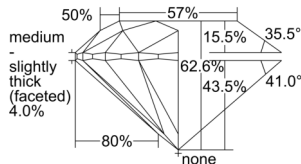

GIA®

FACSIMILE

GIA REPORT 2506345541

Verify this report at GIA.edu

GIA NATURAL DIAMOND DOSSIER®

September 06, 2024
GIA Report Number 2506345541
Shape and Cutting Style ..... Round Brilliant
Measurements ..... 5.06 - 5.09 x 3.17 mm

GRADING RESULTS

Carat Weight ..... 0.50 carat
Color Grade ..... H
Clarity Grade VS1
Cut Grade ..... Excellent

ADDITIONAL GRADING INFORMATION

Polish ..... Excellent
Symmetry ..... Excellent
Fluorescence ..... None
Clarity Characteristics ..... Cloud, Feather, Needle
Inscription(s): GIA 2506345541

PROPORTIONS

Profile to actual proportions

GRADING SCALES

GIA COLOR SCALE	GIA CLARITY SCALE	GIA CUT SCALE	
D	FLAWLESS	EXCELLENT	
E	INTERNALLY FLAWLESS		
F		VVS₁	VERY GOOD
G	VVS₂		
H	VS₁	GOOD	
I	VS₂		
J	SI₁	FAIR	
K	SI₂		
L	I₁	POOR	
M			
N			
O	I₂		
P			
Q	I₃		
R			
S			
T			
U			
V			
W			
X			
Y			
Z