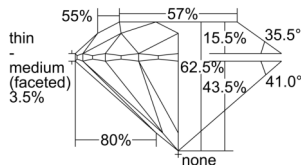

GIA®

FACSIMILE

GIA REPORT 2506347284

Verify this report at [GIA.edu](https://reportcheck.gia.edu)

GIA NATURAL DIAMOND DOSSIER®

September 04, 2024
GIA Report Number 2506347284
Shape and Cutting Style ..... Round Brilliant
Measurements ..... 6.15 - 6.18 x 3.86 mm

GRADING RESULTS

Carat Weight ..... 0.90 carat
Color Grade ..... D
Clarity Grade VVS2
Cut Grade ..... Excellent

ADDITIONAL GRADING INFORMATION

Polish ..... Excellent
Symmetry ..... Excellent
Fluorescence ..... None
Clarity Characteristics ..... Pinpoint
Inscription(s): GIA 2506347284

PROPORTIONS

Profile to actual proportions

GRADING SCALES

GIA COLOR SCALE	GIA CLARITY SCALE	GIA CUT SCALE
COLOURLESS	FLAWLESS	EXCELLENT
D	INTERNALLY FLAWLESS	
E	VVS₁	VERY GOOD
F		
G	VS₁	GOOD
H		
I	SI₁	FAIR
J		
K	I₁	POOR
L		
M	I₂	
N	I₃	
O		
P		
Q		
R		
S		
T		
U		
V		
W		
X		
Y		
Z