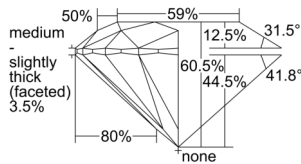

GIA®

FACSIMILE

GIA REPORT 2506347729

Verify this report at GIA.edu

GIA NATURAL DIAMOND DOSSIER®

September 04, 2024
GIA Report Number 2506347729
Shape and Cutting Style ..... Round Brilliant
Measurements ..... 5.47 - 5.48 x 3.31 mm

GRADING RESULTS

Carat Weight ..... 0.60 carat
Color Grade ..... D
Clarity Grade VS1
Cut Grade ..... Excellent

ADDITIONAL GRADING INFORMATION

Polish ..... Excellent
Symmetry ..... Excellent
Fluorescence ..... None
Clarity Characteristics ..... Crystal, Pinpoint
Inscription(s): GIA 2506347729

PROPORTIONS

Profile to actual proportions

GRADING SCALES

GIA COLOR SCALE	GIA CLARITY SCALE	GIA CUT SCALE
D	FLAWLESS	EXCELLENT
E	FLAWLESS	
F	INTERNALLY FLAWLESS	VERY GOOD
G	FLAWLESS	
H	VVS₁	GOOD
I	VVS₂	
J	VS₁	FAIR
K	VS₂	
L	SI₁	POOR
M	SI₂	
N	I₁	
O	I₂	
P	I₃	
Q		
R		
S		
T		
U		
V		
W		
X		
Y		
Z