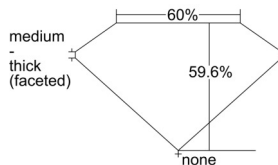

GIA®

FACSIMILE

GIA REPORT 2506347829

Verify this report at GIA.edu

GIA NATURAL DIAMOND DOSSIER®

September 05, 2024
GIA Report Number 2506347829
Shape and Cutting Style ..... Heart Brilliant
Measurements ..... 5.02 x 5.89 x 3.52 mm

GRADING RESULTS

Carat Weight ..... 0.60 carat
Color Grade ..... D
Clarity Grade VVS2

ADDITIONAL GRADING INFORMATION

Polish ..... Excellent
Symmetry ..... Very Good
Fluorescence ..... None
Clarity Characteristics ..... Pinpoint, Needle, Cavity
Inscription(s): GIA 2506347829

PROPORTIONS

Profile not to actual proportions

GRADING SCALES

GIA COLOR SCALE		GIA CLARITY SCALE			
COLORLESS	D	VERY VERY SLIGHTLY INCLUDED	FLAWLESS		
	E		INTERNALLY FLAWLESS		
	F	VERY SLIGHTLY INCLUDED	VVS₁		
	G		VVS₂		
	H		VS₁		
	NEAR COLORLESS	I	SLIGHTLY INCLUDED	VS₂	
		J		SI₁	
		FAINT	K	INCLUDED	SI₂
			L		I₁
			M		I₂
N			I₃		
VERT LIGHT	O	INCLUDED			
	P				
	Q				
	R				
	S				
	T				
LIGHT	U				
	V				
	W				
	X				
Y					
Z