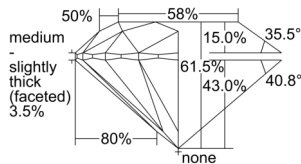

GIA®

FACSIMILE

GIA REPORT 2506349344

Verify this report at GIA.edu

GIA NATURAL DIAMOND DOSSIER®

September 04, 2024
GIA Report Number 2506349344
Shape and Cutting Style ..... Round Brilliant
Measurements ..... 5.11 - 5.15 x 3.16 mm

GRADING RESULTS

Carat Weight ..... 0.51 carat
Color Grade ..... E
Clarity Grade SI2
Cut Grade ..... Excellent

ADDITIONAL GRADING INFORMATION

Polish ..... Excellent
Symmetry ..... Excellent
Fluorescence ..... None
Clarity Characteristics ..... Cloud, Crystal
Inscription(s): GIA 2506349344

PROPORTIONS

Profile to actual proportions

GRADING SCALES

GIA COLOR SCALE	GIA CLARITY SCALE	GIA CUT SCALE	
D	FLAWLESS	EXCELLENT	
E	INTERNALLY FLAWLESS		
F		VVS₁	VERY GOOD
G	VVS₂		
H	VS₁	GOOD	
I	VS₂		
J	SI₁	FAIR	
K	SI₂		
L	I₁	POOR	
M	I₂		
N	I₃		
O			
P			
Q			
R			
S			
T			
U			
V			
W			
X			
Y			
Z