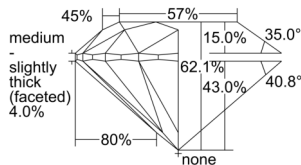

GIA®

FACSIMILE

GIA REPORT 2506350068

Verify this report at GIA.edu

GIA NATURAL DIAMOND DOSSIER®

September 04, 2024
GIA Report Number 2506350068
Shape and Cutting Style ..... Round Brilliant
Measurements ..... 5.12 - 5.15 x 3.19 mm

GRADING RESULTS

Carat Weight ..... 0.52 carat
Color Grade ..... E
Clarity Grade VS1
Cut Grade ..... Excellent

ADDITIONAL GRADING INFORMATION

Polish ..... Excellent
Symmetry ..... Excellent
Fluorescence ..... Medium Blue
Clarity Characteristics ..... Cloud, Pinpoint
Inscription(s): GIA 2506350068

PROPORTIONS

Profile to actual proportions

GRADING SCALES

GIA COLOR SCALE

COLORLESS	D
	E
	F
	G
	H
	I
	J
NEAR COLORLESS	K
	L
Faint	M
	N
	O
	P
	Q
	R
	S
	T
	U
	V
	W
	X
	Y
Light	Z

GIA CLARITY SCALE

FLAWLESS	VERY VERY SLIGHTLY INCLUDED	VS₁	VS₂	VS₁	VS₂	SL₁	SL₂	I₁	I₂	I₃		
											FLAWLESS	INTERNALLY FLAWLESS

GIA CUT SCALE

EXCELLENT
VERY GOOD
GOOD
FAIR
POOR