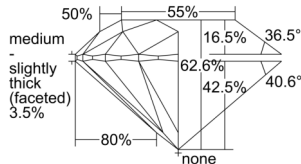

GIA®

FACSIMILE

GIA REPORT 2506355041

Verify this report at GIA.edu

GIA NATURAL DIAMOND DOSSIER®

September 05, 2024
GIA Report Number 2506355041
Shape and Cutting Style ..... Round Brilliant
Measurements ..... 5.16 - 5.18 x 3.24 mm

GRADING RESULTS

Carat Weight ..... 0.53 carat
Color Grade ..... E
Clarity Grade VVS2
Cut Grade ..... Excellent

ADDITIONAL GRADING INFORMATION

Polish ..... Excellent
Symmetry ..... Excellent
Fluorescence ..... None
Clarity Characteristics..... Pinpoint, Indented Natural
Inscription(s): GIA 2506355041

PROPORTIONS

Profile to actual proportions