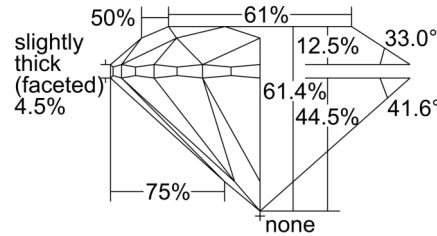

GIA REPORT
2506355847

Verify this report at GIA.edu

FACSIMILE

This is a digital representation of the original GIA Report. This representation might not be accepted in lieu of the original GIA Report in certain circumstances. The original GIA Report includes certain security features which are not reproducible on this facsimile.

GIA NATURAL DIAMOND GRADING REPORT

September 05, 2024
GIA Report Number 2506355847
Shape and Cutting Style ..... Round Brilliant
Measurements ..... 7.05 - 7.08 x 4.34 mm

GRADING RESULTS

Carat Weight ..... 1.34 carat
Color Grade ..... E
Clarity Grade VVS2
Cut Grade ..... Excellent

ADDITIONAL GRADING INFORMATION

Polish ..... Excellent
Symmetry ..... Excellent
Fluorescence ..... Medium Blue
Inscription(s): GIA 2506355847
Comments: Additional pinpoints are not shown.

PROPORTIONS

Profile to actual proportions